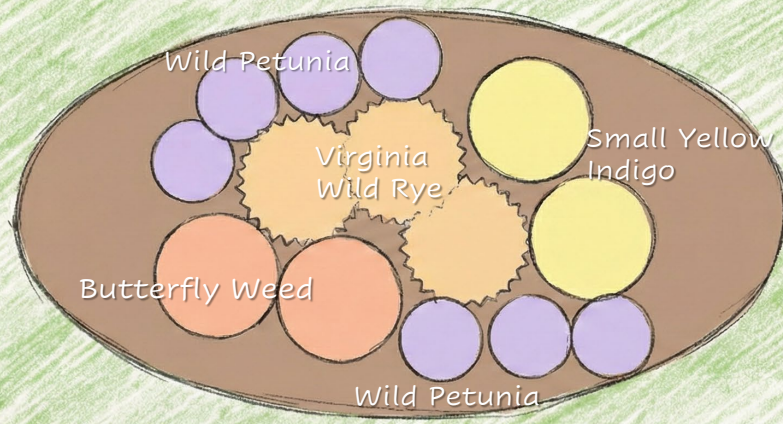

# PARKWAY GARDEN DESIGN TEMPLATE

	Type	Light	Bloom Time	Select
	<b>Little Bluestem</b> (Schizachyrium scoparium)	Grass	Full Sun	
	<b>Virginia Wild Rye</b> (Elymus virginicus)	Grass	Full Sun / Part Sun	
	<b>Pennsylvania Sedge</b> (Carex pensylvanica)	Grass / Groundcover	Part Sun / Shade	
	<b>Black-eyed Susan</b> (Rudbeckia hirta)	Forb	Full Sun	Mid-Summer to Early Fall
	<b>Heath Aster</b> (Symphyotrichum ericoides)	Forb	Full Sun	Fall
	<b>Butterfly Weed</b> (Asclepias tuberosa)	Forb	Full Sun / Part Sun	Summer
	<b>Anise Hyssop</b> (Agastache Foeniculum)	Forb	Full Sun / Part Sun	Summer
	<b>Small Yellow Indigo</b> (Baptisia tinctoria)	Forb	Full Sun / Part Sun	Late Spring to Mid-Summer
	<b>Mist Flower</b> (Conclinium coelestinum)	Forb	Part Sun / Shade	Late Summer to Fall
	<b>Wild Columbine</b> (Aquilegia canadensis)	Forb	Part Sun / Shade	Spring
	<b>Foxglove Beardtongue</b> (Penstemon digitalis)	Forb	Part Sun / Shade	Late Spring to Early Summer
	<b>Wild Petunia</b> (Ruellia humilis)	Groundcover	Full Sun / Part Sun	Summer
	<b>Wild Strawberry</b> (Fragaria virginiana)	Groundcover	Full Sun / Part Sun	Spring