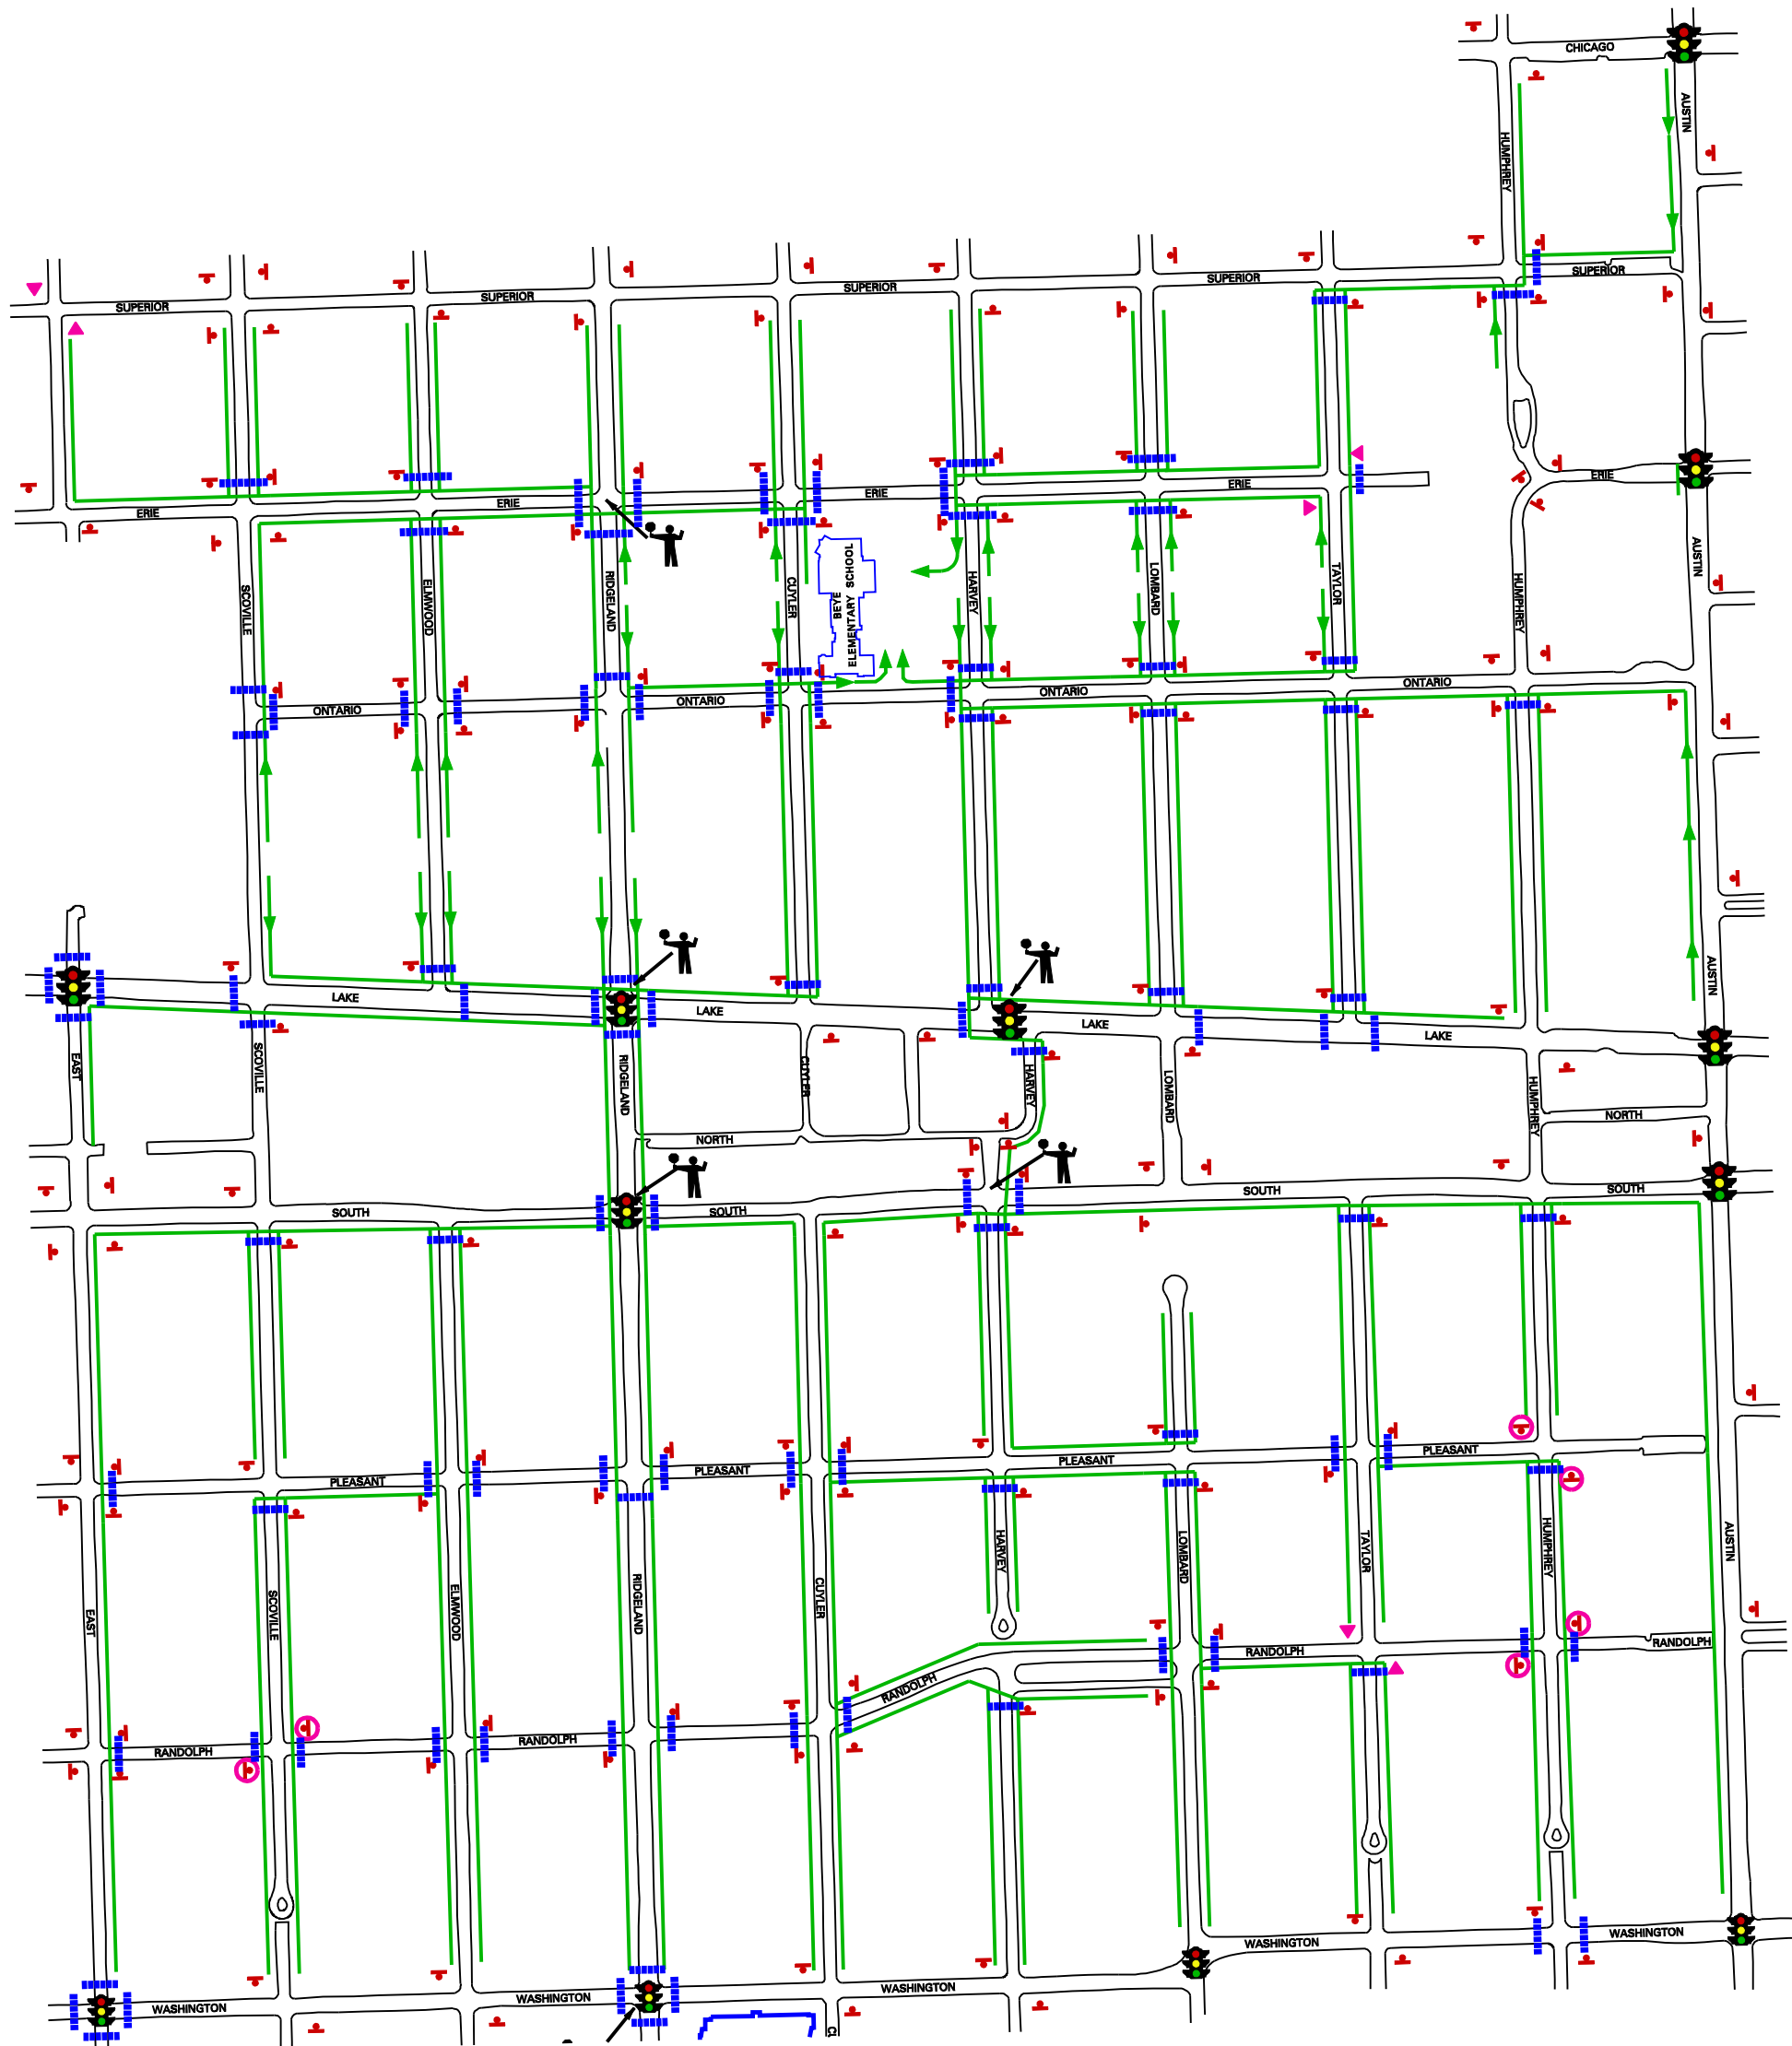

NOT TO SCALE

NOTE TO PARENTS:

THIS MAP IS PROVIDED TO HELP YOU AND YOUR CHILD DETERMINE THE BEST WAY TO AND FROM SCHOOL. WE SUGGEST YOU REVIEW THE MAP AND TRAVEL THE ROUTE WITH YOUR CHILD, ANSWERING ANY QUESTIONS AND NOTING WALKWAYS, TRAFFIC CONTROLS, CROSSING GUARDS, ETC.

FOR QUESTIONS REGARDING BUSING, PLEASE CONTACT THE APPROPRIATE SCHOOL DISTRICT ADMINISTRATION OFFICE.

FOR QUESTIONS REGARDING THE SCHOOL PEDESTRIAN WALK ROUTE OR RIGHT-OF-WAY CONTROLS, PLEASE CONTACT THE VILLAGE OF OAK PARK PUBLIC WORKS DEPARTMENT-ENGINEERING DIVISION.

SAFE WALKING ROUTES TO SCHOOL:
 BEVE ELEMENTARY SCHOOL
 OAK PARK ELEMENTARY
 SCHOOL DISTRICT 97

- LEGEND:**
-  - TRAFFIC SIGNAL
 -  - DENOTES NEW FORM OF TRAFFIC CONTROL
 -  - STOP SIGN
 -  - VILLAGE CROSSING GUARD
 -  - YIELD SIGN
 -  - CROSSWALK
 -  - SCHOOL WALK ROUTE

DATE: OCTOBER 2009

EXHIBIT NO: 6