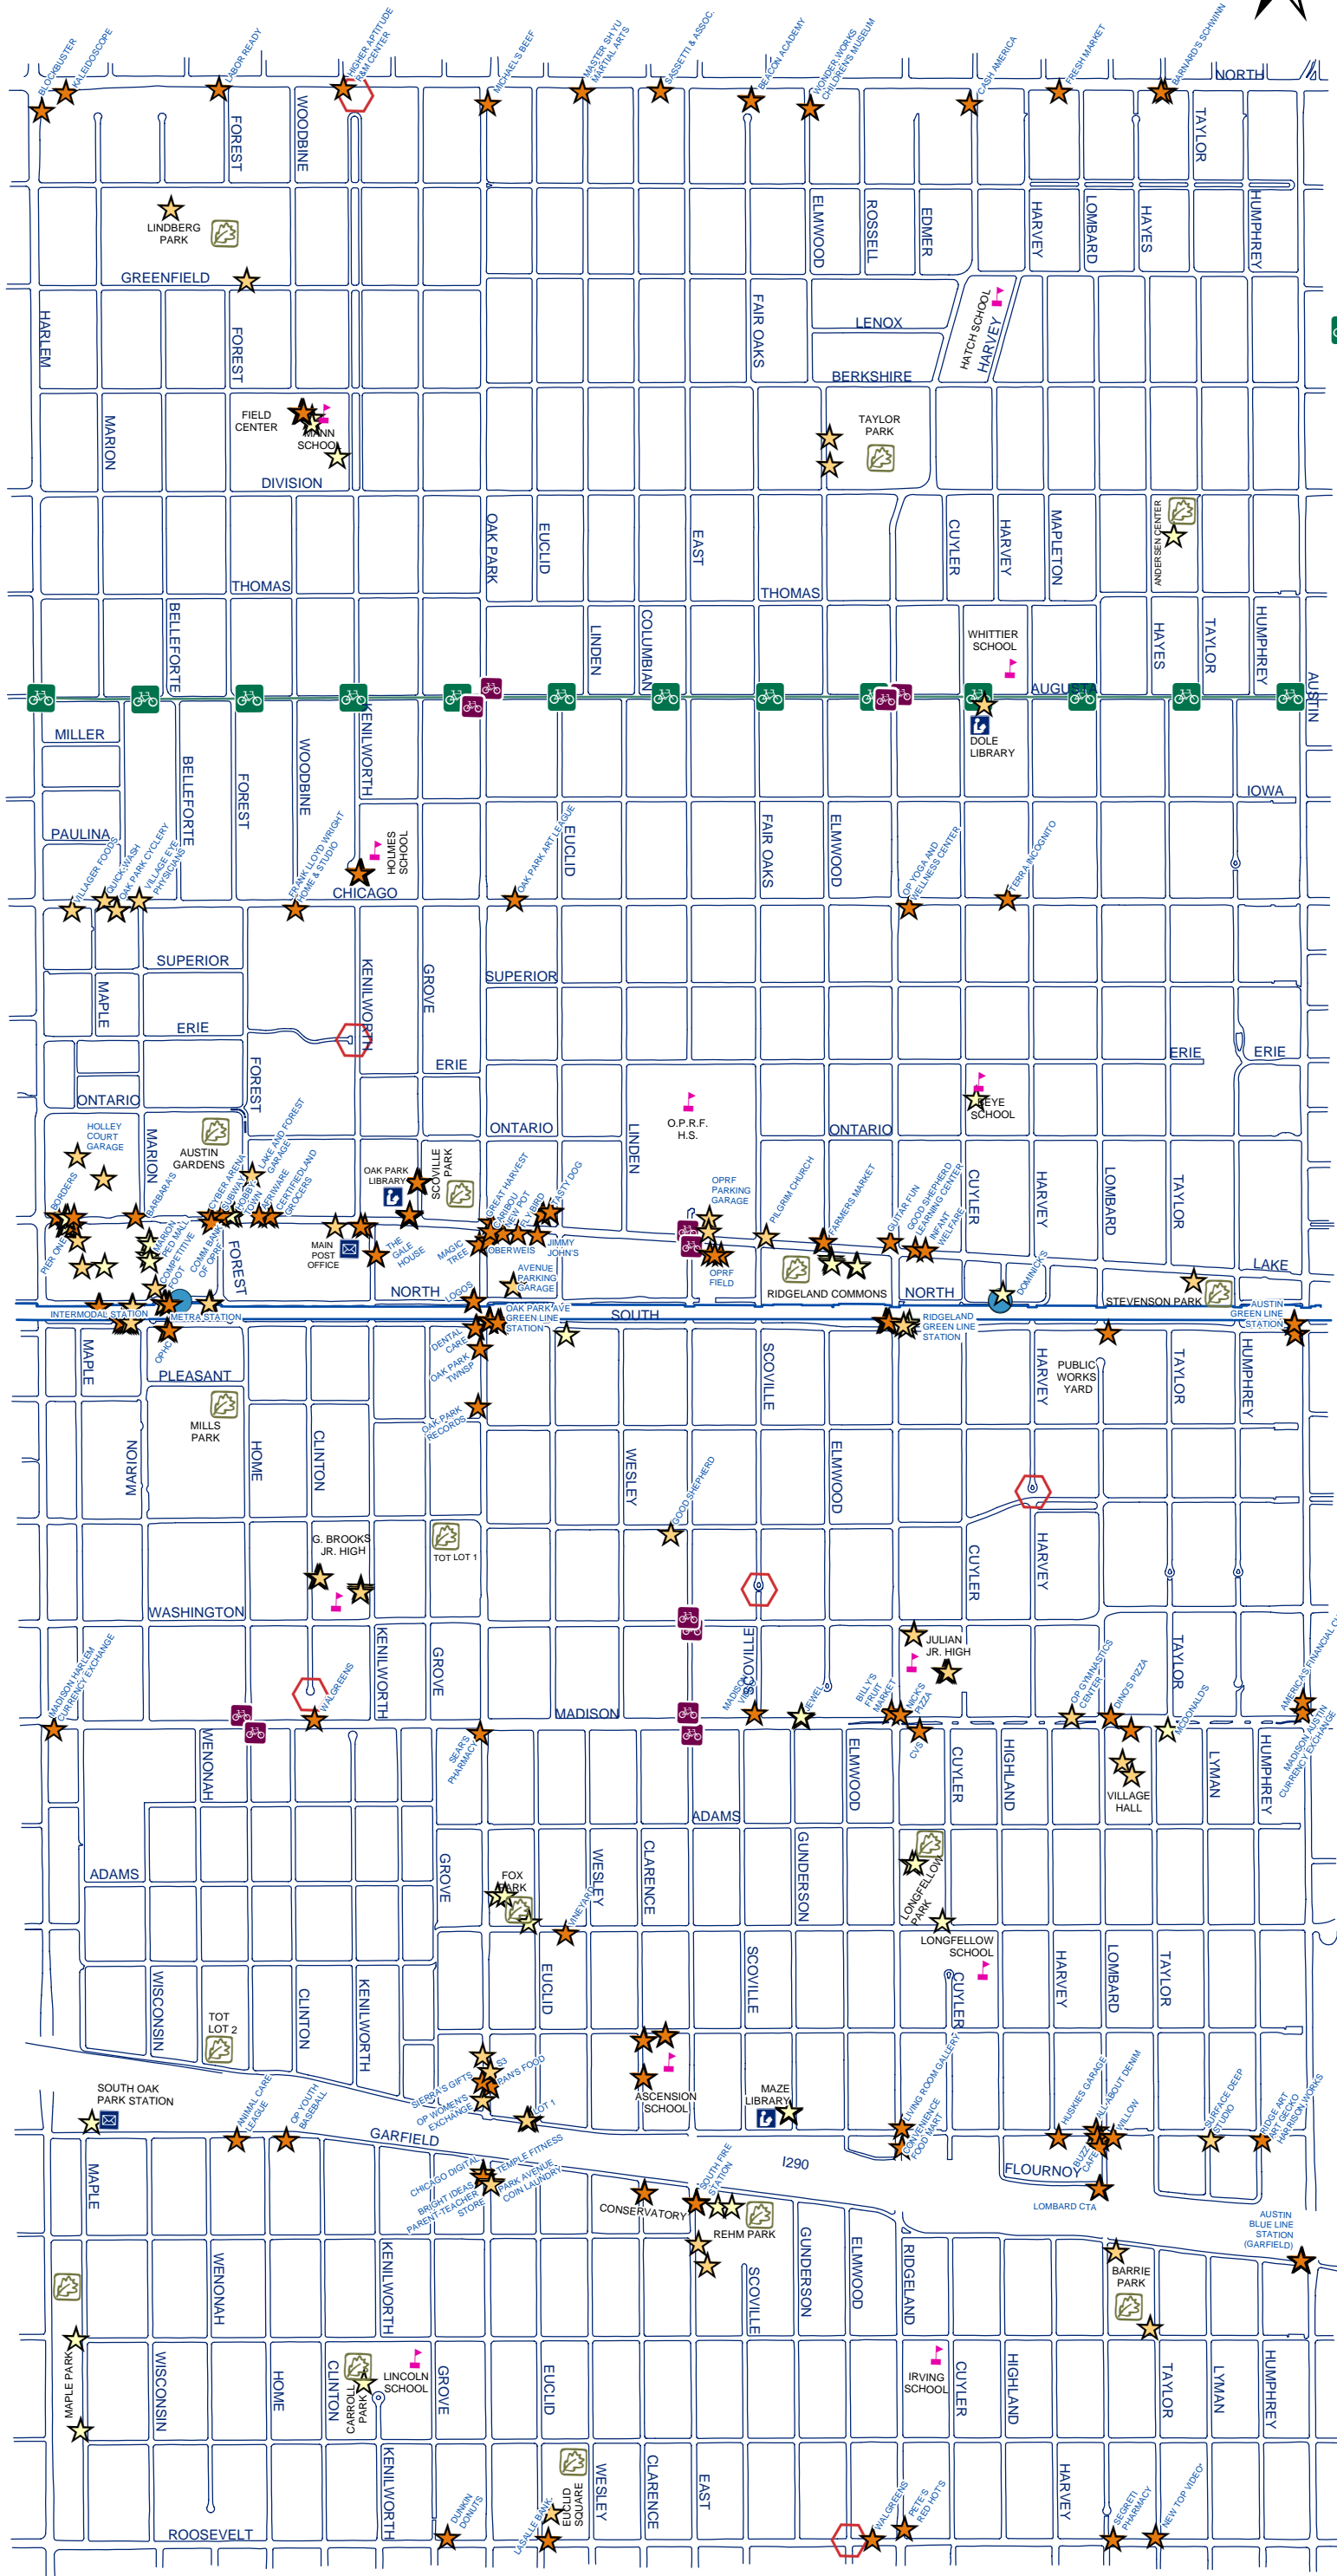

Bike Infrastructure in Oak Park

-  INVERTED U BIKE RACKS
-  SERPENTINE RACKS
-  OTHER RACKS
-  DETECTOR LOOPS
-  BIKE LOCKERS
-  CUL-DE-SAC CUT-THROUGH
-  GRAND IL TRAIL
-  PARK
-  SCHOOL
-  LIBRARY
-  POST OFFICE