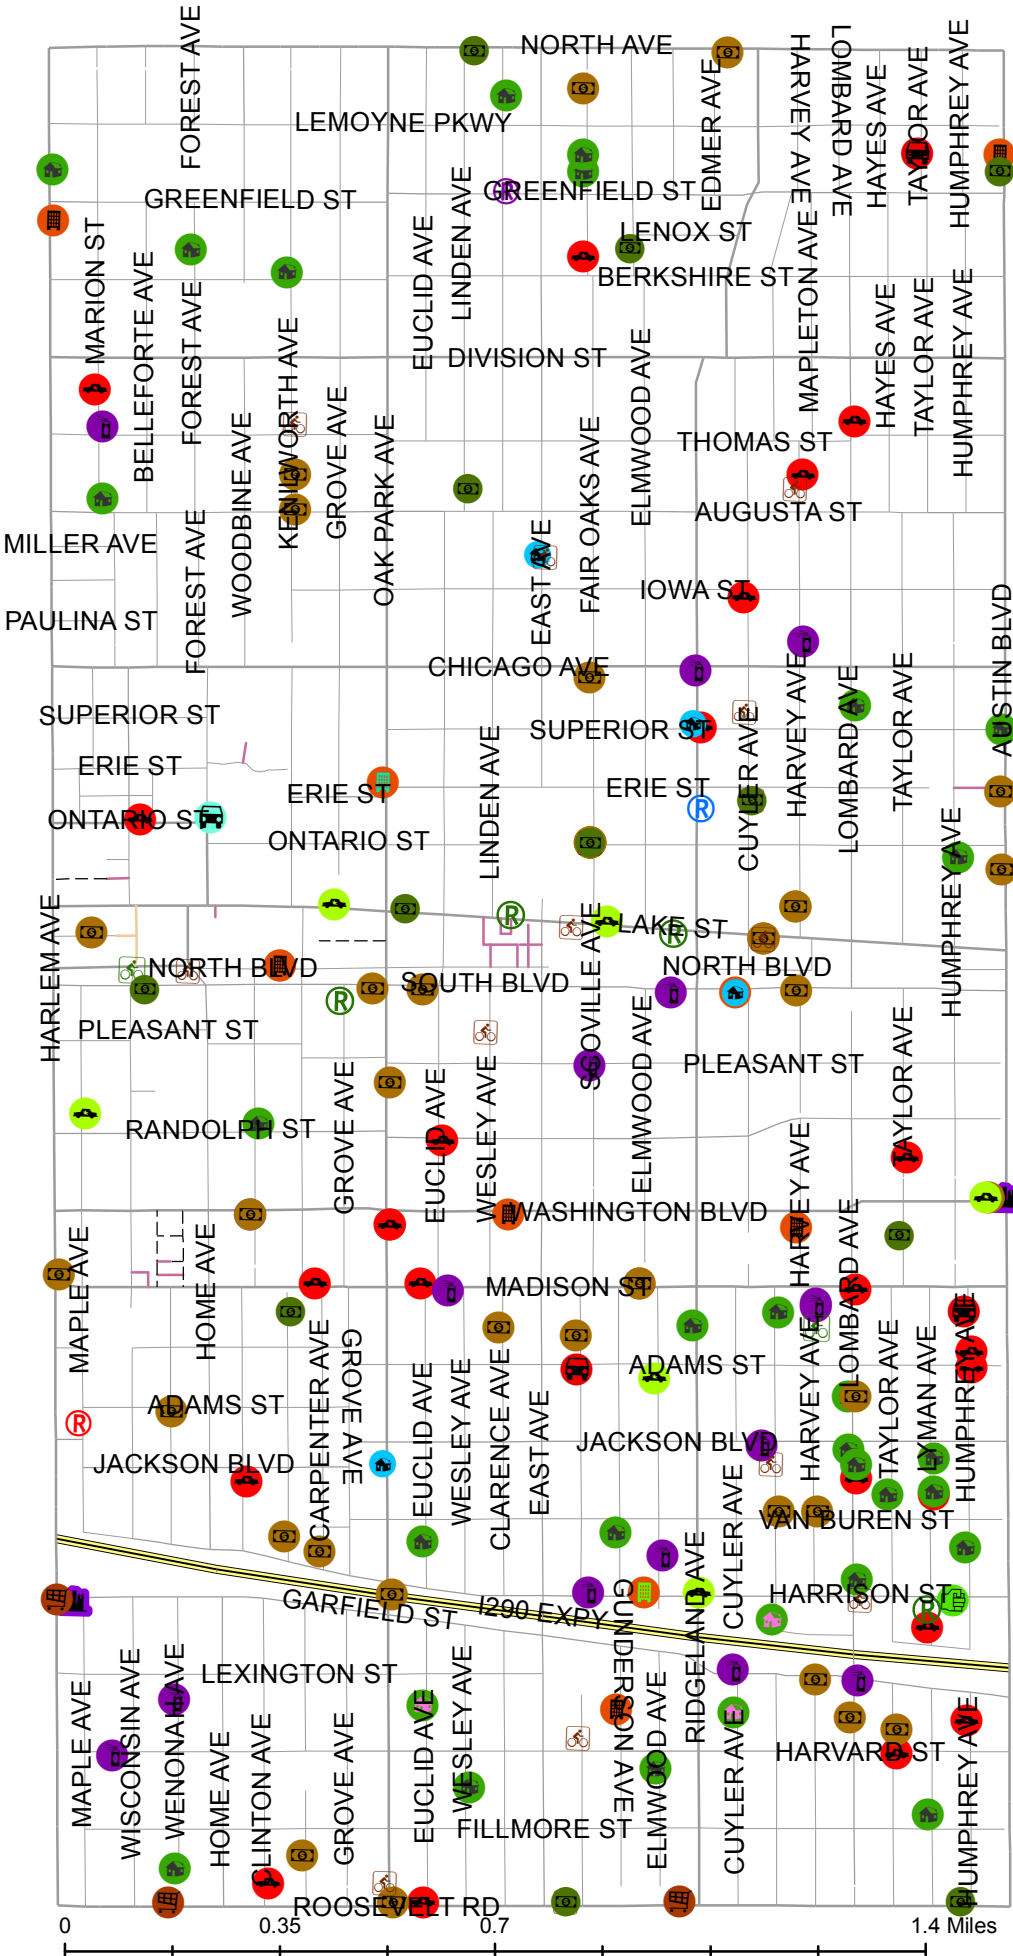

Village of Oak Park

Part 1 Crime, Graffiti and Bike Theft

Oct_2011_Crimes

- Aggravated Assault - 1
- Robbery - 5
- Robbery - Attempt - 1
- Aggravated Robbery - 1
- Aggravated Veh Hijacking - 1
- Armed Robbery - 1
- Burglary to Apt - 8
- Burglary to Apt Com Area - 1
- Burglary to Business - 2
- Burglary to Garage - 31
- Burglary to Garage - BIKE - 3
- Burglary to House - 5
- Burglary to Storage Locker - 2
- Graffiti - 15
- Motor Vehicle Theft - 3
- Burglary From Motor Vehicle 25
- Retail Theft - 5
- Theft \$500 and Under - 40
- Theft \$500 and Under - BIKE - 17
- Theft From Motor Vehicle - 7
- Theft Over \$500 - 14
- Theft Over \$500 - BIKE - 2

CRIME TIP HOTLINE # 708.434.1636
*** YOU MAY REMAIN ANONYMOUS**