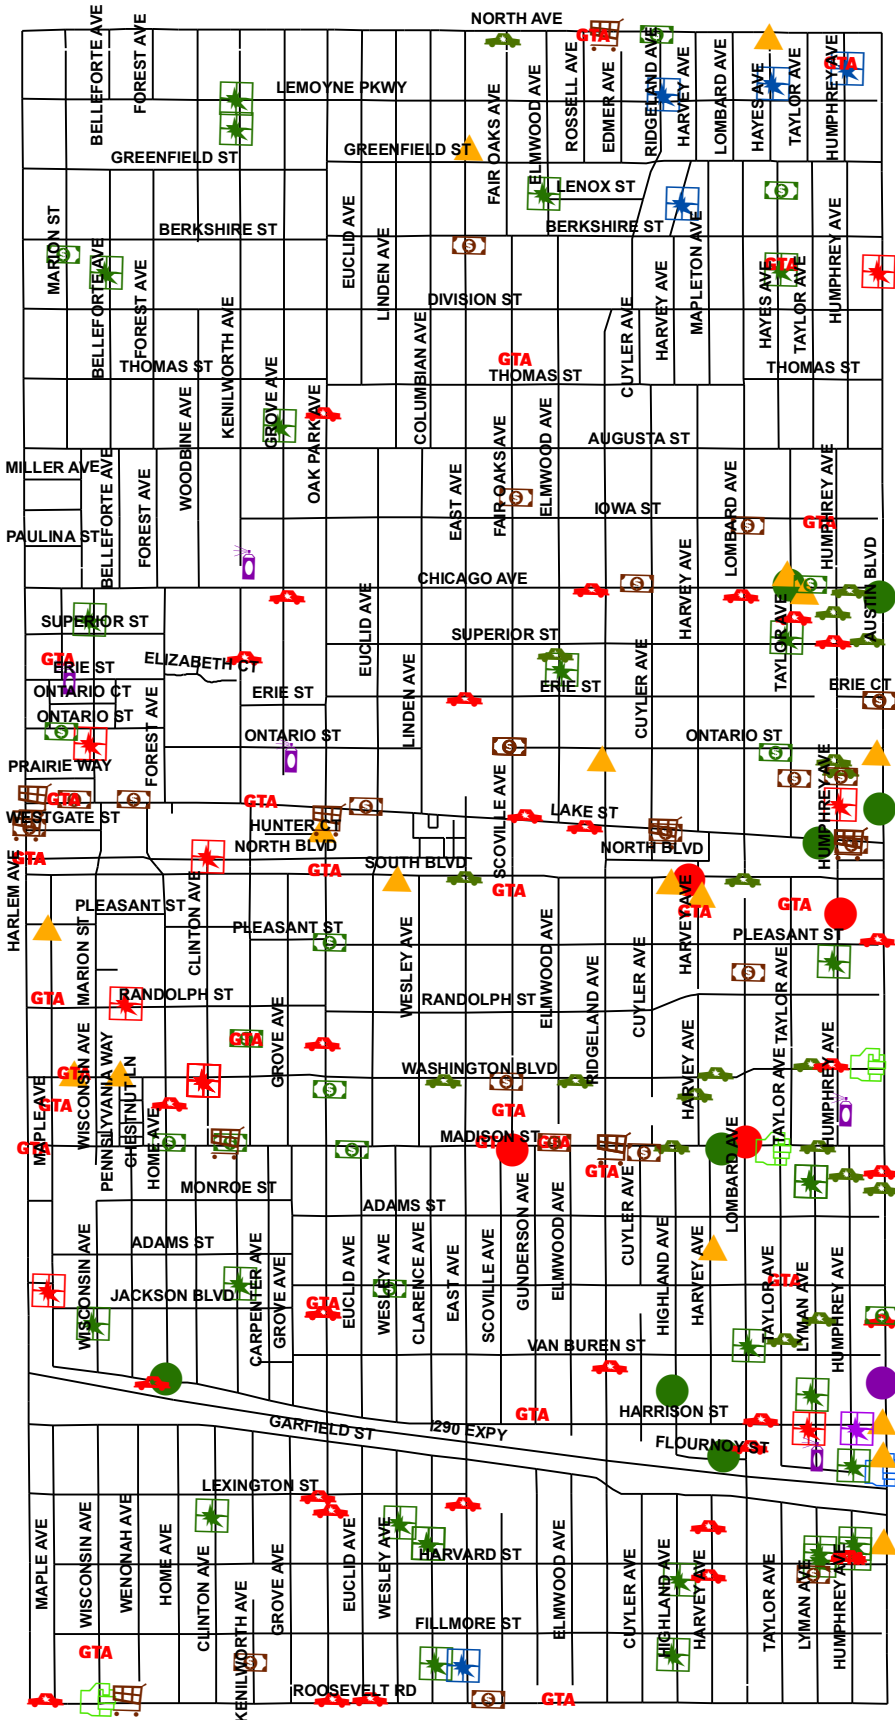

Village of Oak Park

Part 1 Crimes and Graffiti October 2008

-  Agg Assault - 3
-  Agg Battery - 2
-  Agg Robbery - 2
-  Armed Robbery - 4
-  Burg fr MV - 34
-  Burg to Apt - 11
-  Burg to Business - 1
-  Burg to Garage - 26
-  Burg to House - 5
-  Dom Battery - 17
-  Graffiti - 6
-  Retail Theft - 11
-  Robbery - 10
-  Theft fr MV - 25
-  Theft of MV - 11
-  Theft over 300 - 28
-  Theft under 300 - 24

Crime Tip Hotline 708 - 434 - 1636
You may remain anonymous