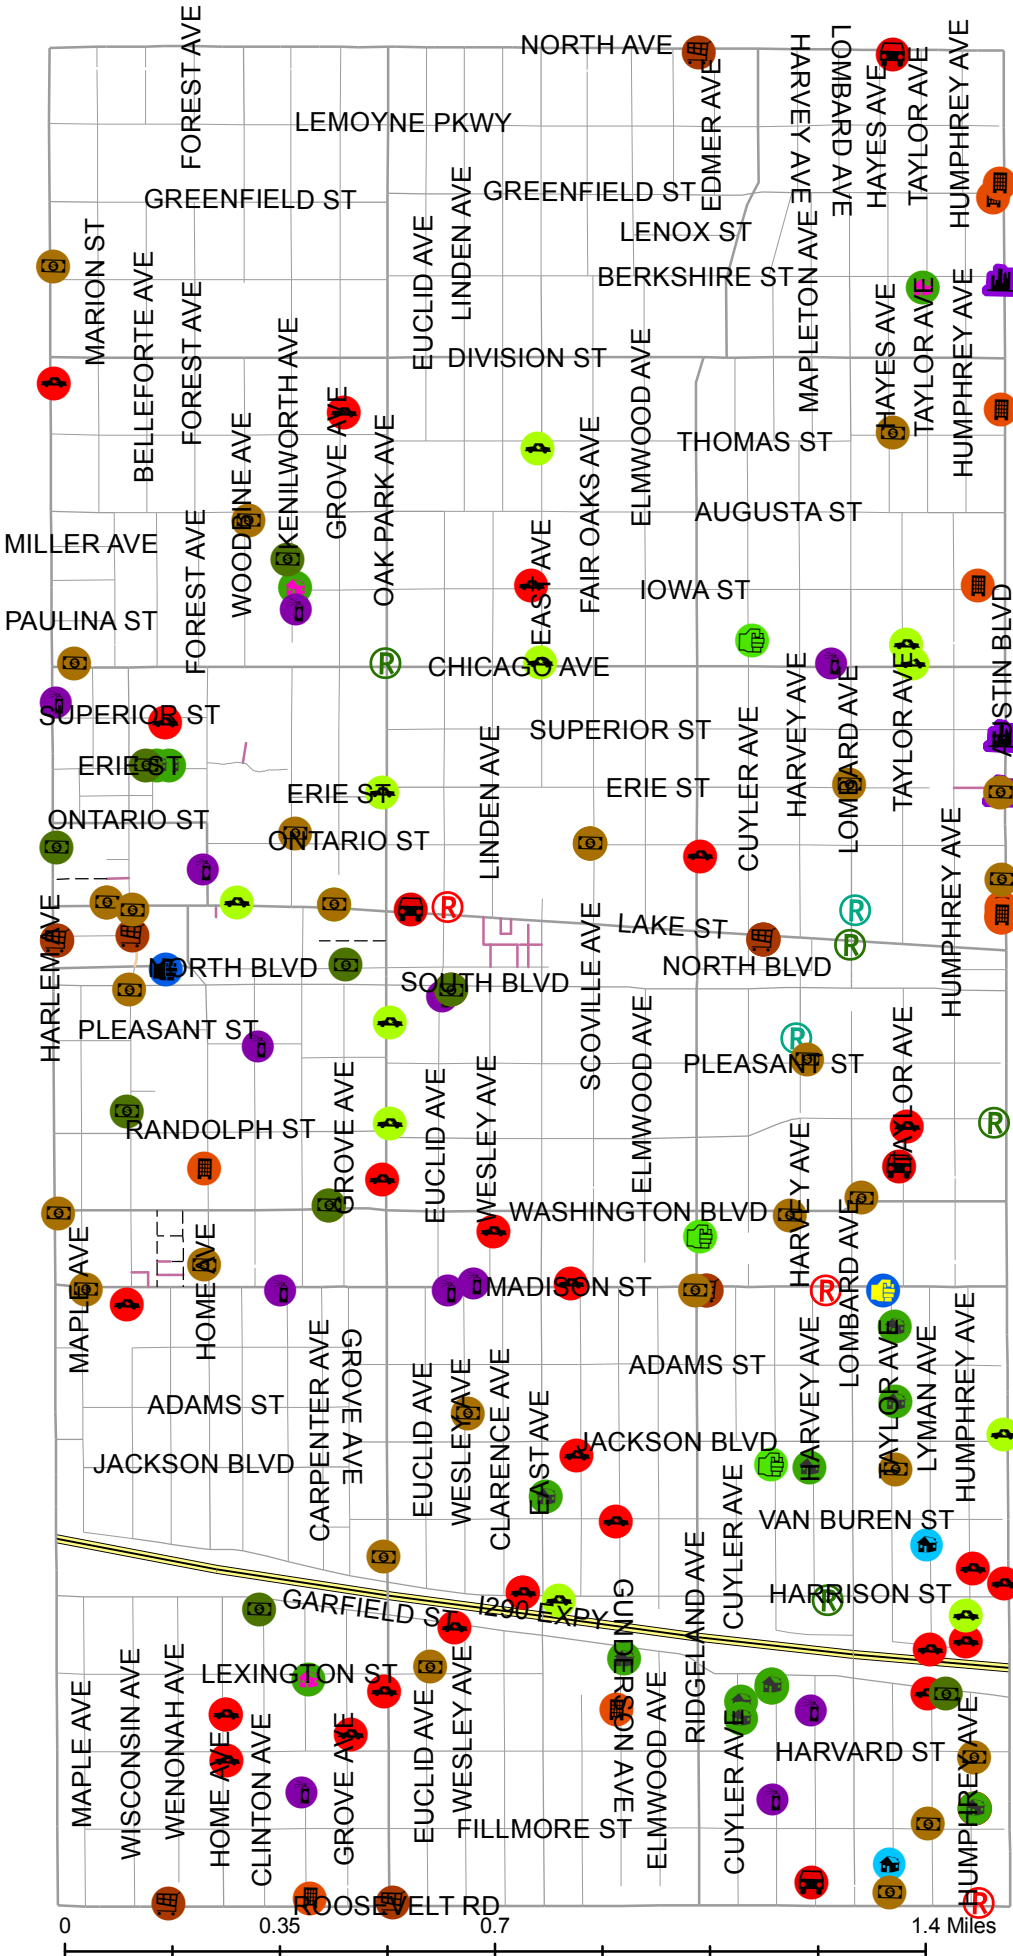

# Village of Oak Park

## Part 1 Crime, Bike Theft, and Graffiti

### nov\_2011\_crimes

- Aggravated Assault - 4
- Aggravated Battery - 1
- Aggravated Battery to P/O - 1
- Armed Robbery - 3
- Robbery - 4
- Robbery - Attempt - 1
- Burglary to Apt - 9
- Burglary to Business - 5
- Burglary to Garage - 10
- Burglary to Garage - BIKE - 3
- Burglary to House - 4
- Graffiti - 12
- Motor Vehicle Theft - 4
- Burg From Motor Vehicle - 24
- Retail Theft - 12
- Theft \$500 and Under - 32
- Theft From Motor Vehicle - 16
- Theft Over \$500- 17

In the November, there was a crime trend of burglary from motor vehicles on the southside of town.

There was an arrest that resulted in clearing multiple cases. Please keep vehicle doors locked, items should not be left in the vehicle in plain sight - this would help deter from having your vehicle burglarized.