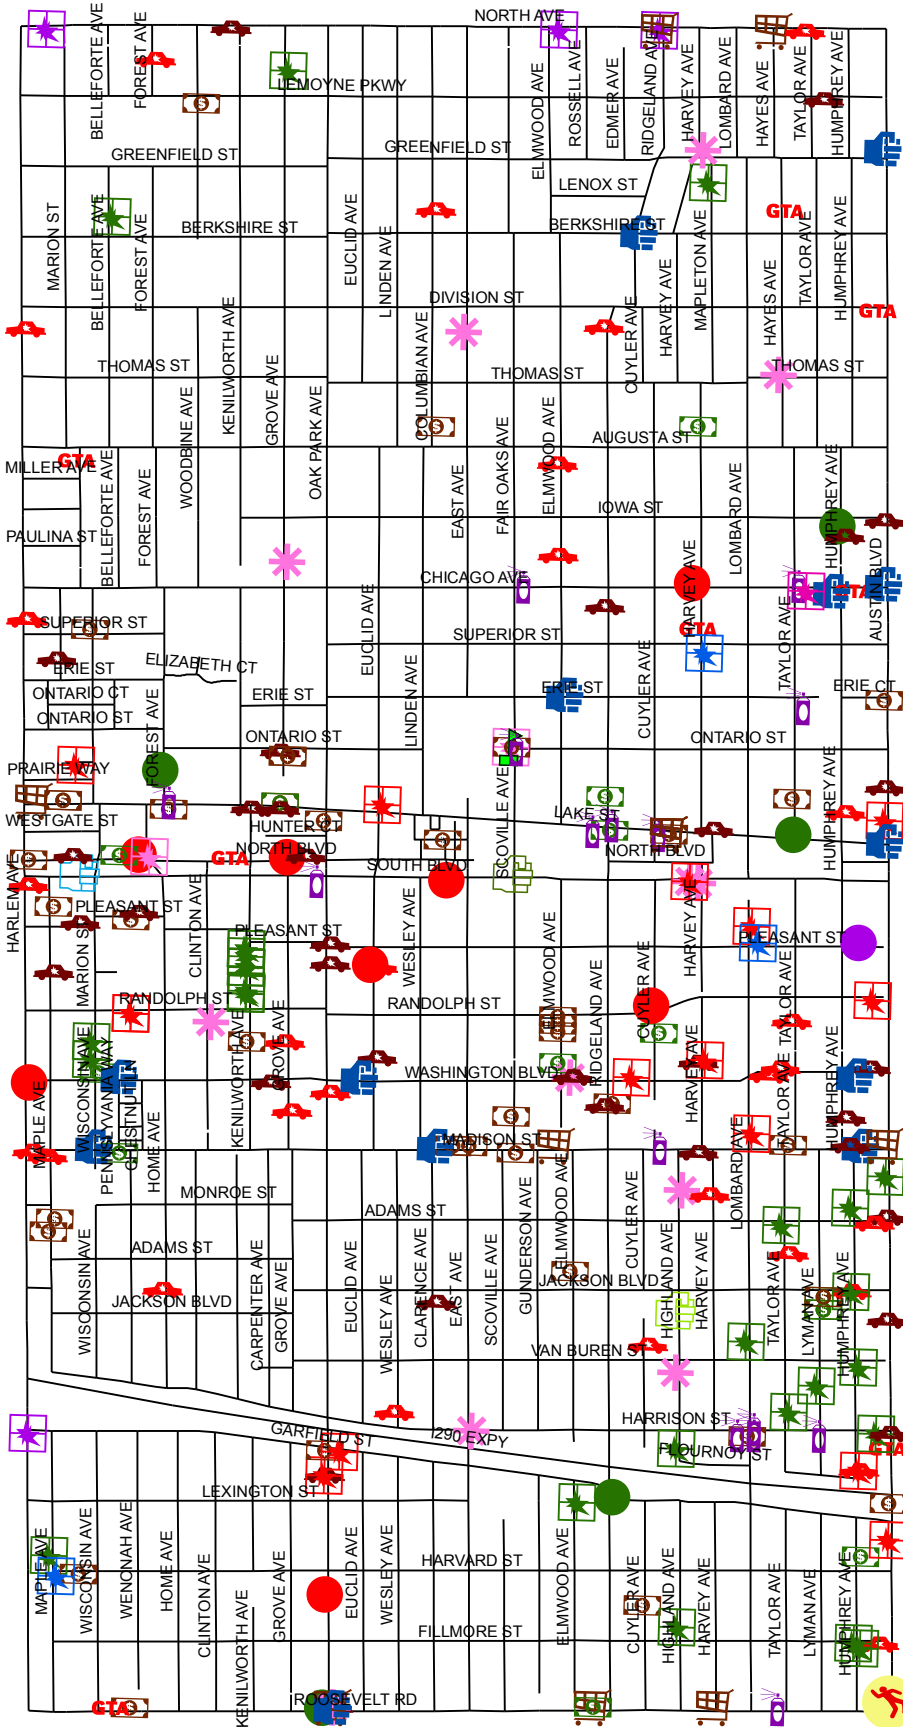

Village of Oak Park

Part 1 Crimes and Graffiti May 2008

May_2008_

- Agg Assault - 1
- Agg Battery - 1
- Agg Robbery - 1
- Armed Robbery - 8
- Assault - 1
- Battery - 13
- Burg fr MV - 27
- Burg to Apt Com Area - 1
- Burg to School - 2
- Burg to Strg Lkr - 2
- Burglary to House - 3
- Burglary to Apt - 15
- Burglary to Business - 5
- Burglary to Garage - 29
- Graffiti 15
- Murder 1
- Retail Theft - 11
- Robbery - 6
- Theft fr MV - 26
- Theft of Bike - 12
- GTA** Theft of MV - 7
- Theft over 300 - 11
- Theft under 300 - 36

- All aspects of the data provided herein are susceptible to a degree of error due to the complexities of the process involved in compiling and programming the data.
- Data are preliminary and subject to change