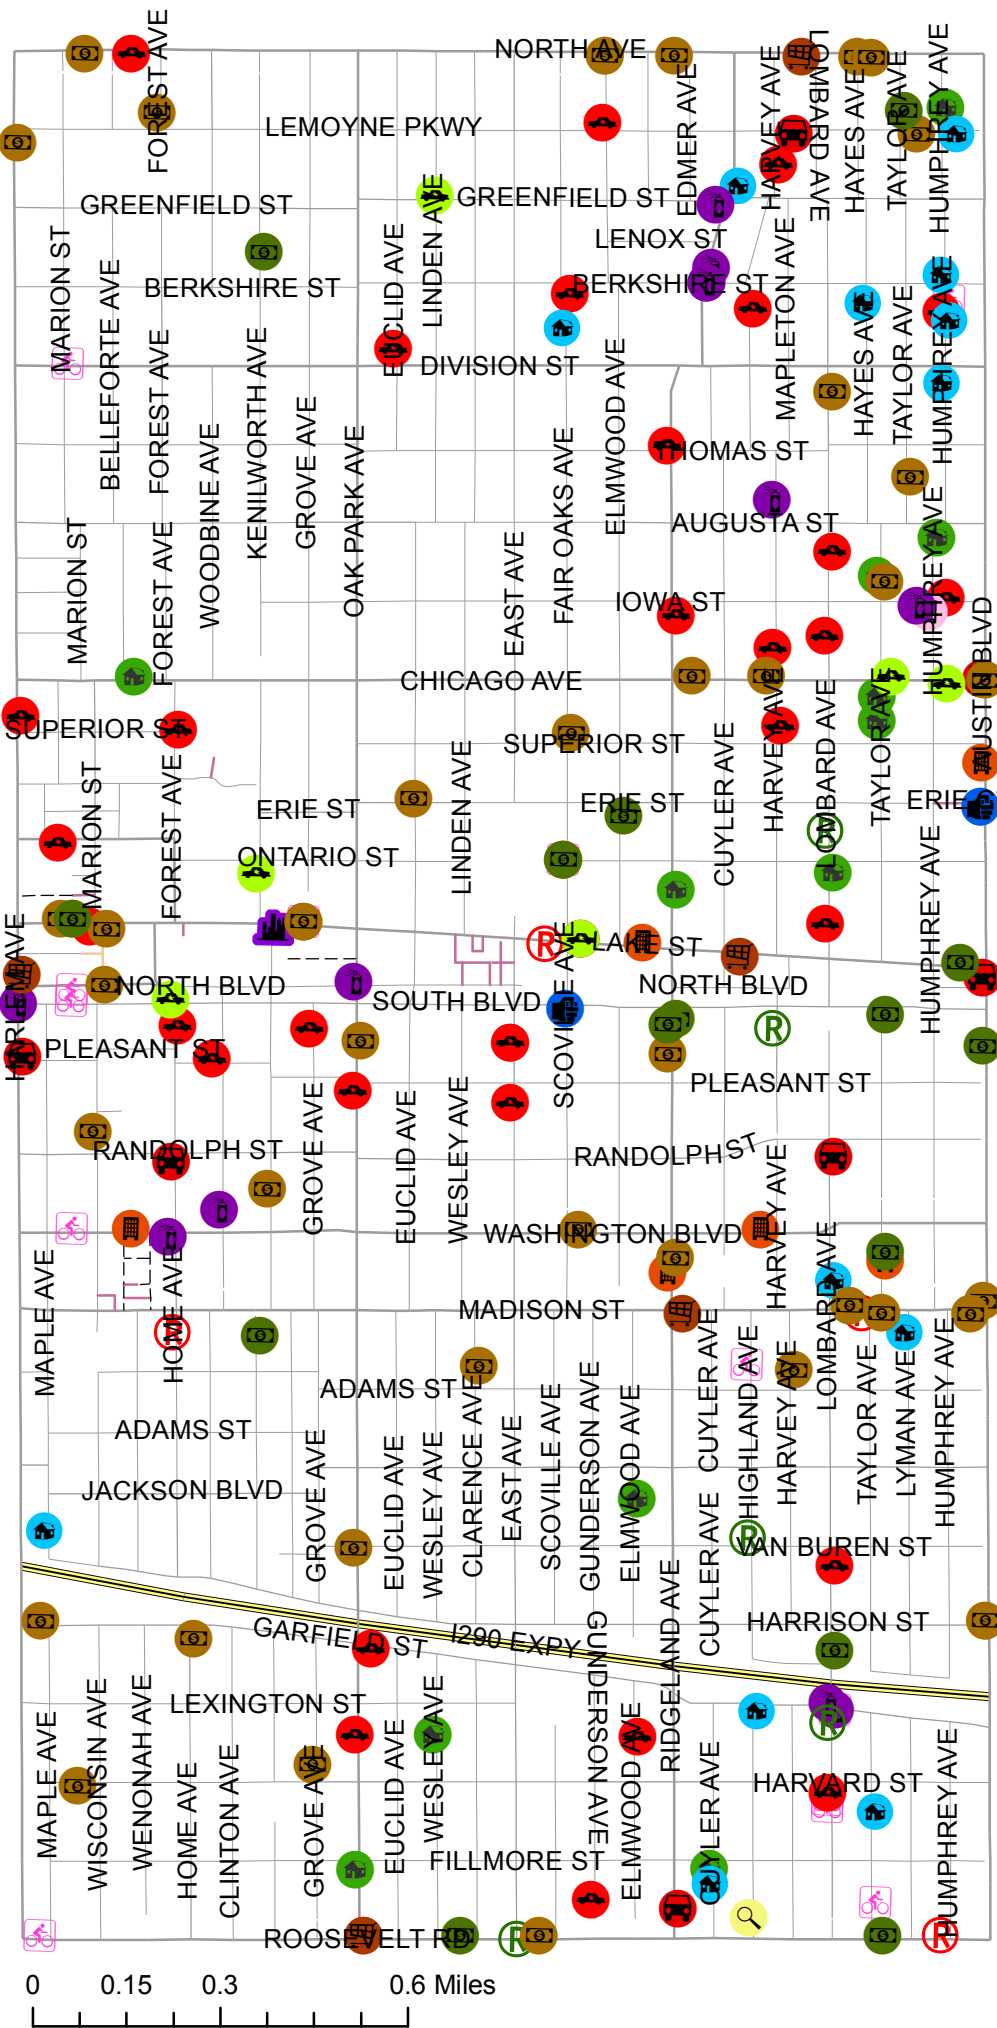

Village of Oak Park

Part 1 Crimes and Graffiti
Monday, 31 May 2010

May_2010_crimes_

- Aggravated Battery -4
- Aimed Robbery -5
- Robbery -5
- Burglary to Apt -7
- Burglary to Business -1
- Burglary to Garage-13
- Burglary to House-13
- Burglary to Storage Locker -1
- Child Abduction -1
- Graffiti-12
- Motor Vehicle Theft -7
- Retail Theft -5
- Bicycle Theft -13
- Burglary From Motor Vehicle -33
- Theft \$300 and Under -37
- Theft From Motor Vehicle -6
- Theft Over \$300 -15

For the month of May 2010, one of the area of heavy activity is occurring in the north east section of the Village. To help in deter the burglaries, the CAU suggests to lock the door and windows of the vehicle at all times when not using. Also securing the door and windows of the residence, that will help in preventing a burglary. The southeast side of the Village has been experiencing residential burglaries and garage burglaries - there were forceful entries as well as unsecured doors and windows.

CRIME TIP HOTLINE # 708.434.1636
*** YOU MAY REMAIN ANONYMOUS**

0 0.15 0.3 0.6 Miles