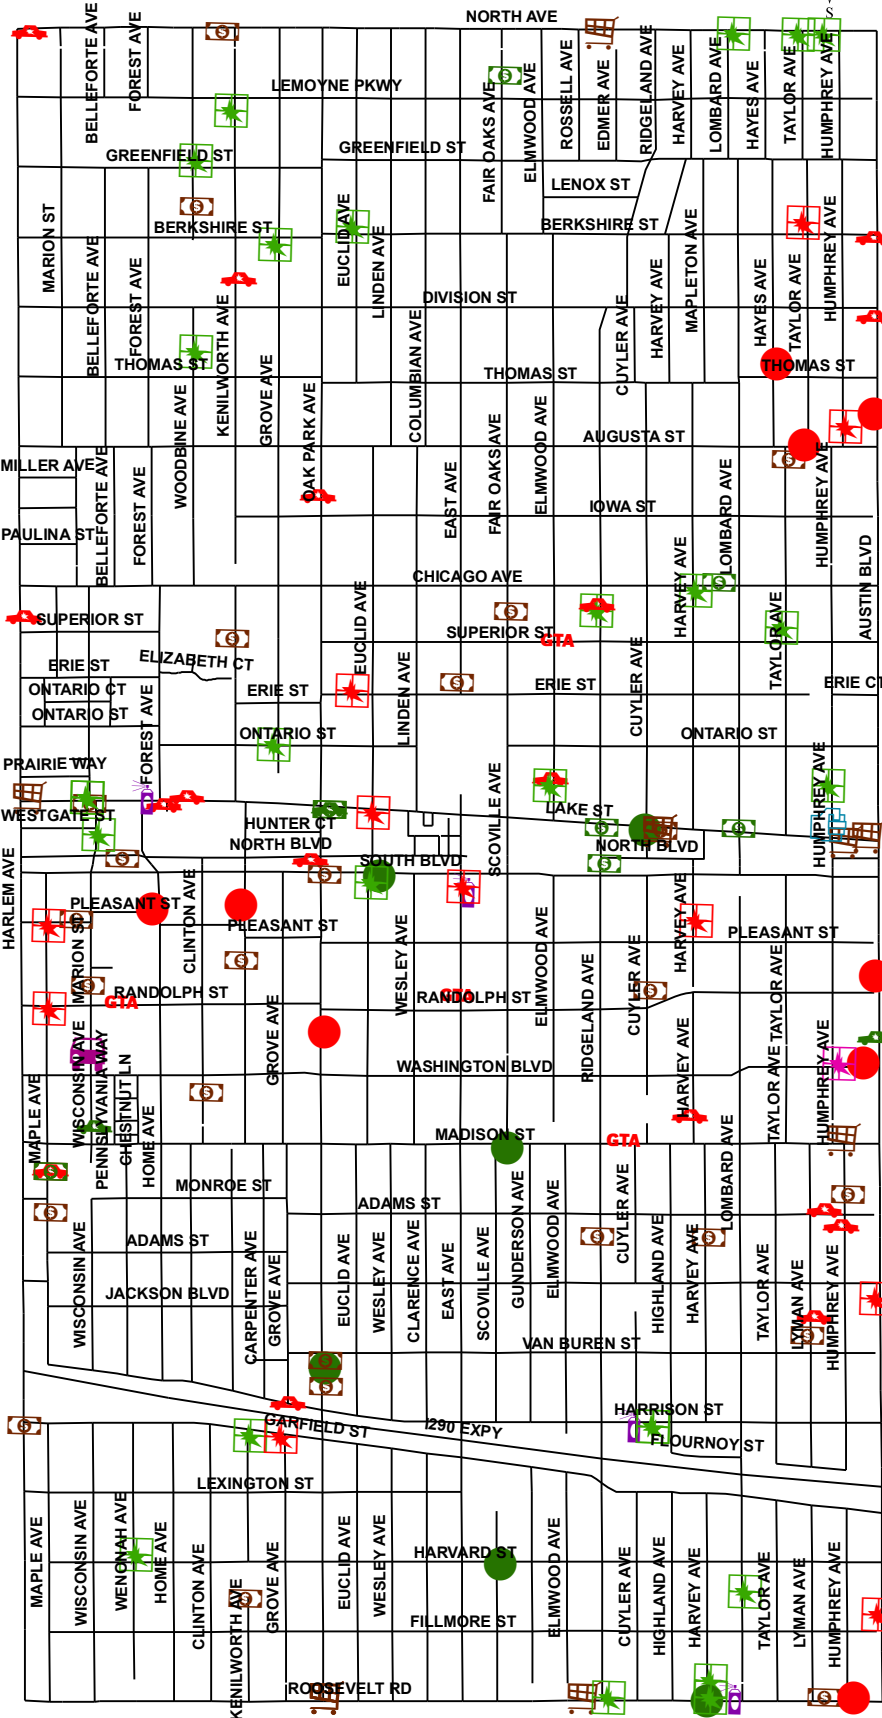

Village of Oak Park

Part 1 Crimes and Graffiti

Dec_08_Crimes

-  Armed Robbery - 10
-  Robbery - 6
-  Veh Hijacking - 1
-  Agg Assault - 1
-  Burglary - Garage - Comm-24
-  Burglary - Residential -11
-  Home Invasion - 1
-  Theft fr MV - 3
-  Burg fr MV - 17
-  Theft over 300 - 8
-  Theft under 300 - 23
-  Retail Theft - 13
-  **GTA** Motor Veh Theft - 4
-  Graffiti - 4

Crime Tip Hotline 708 - 434 - 1636
You may remain anonymous