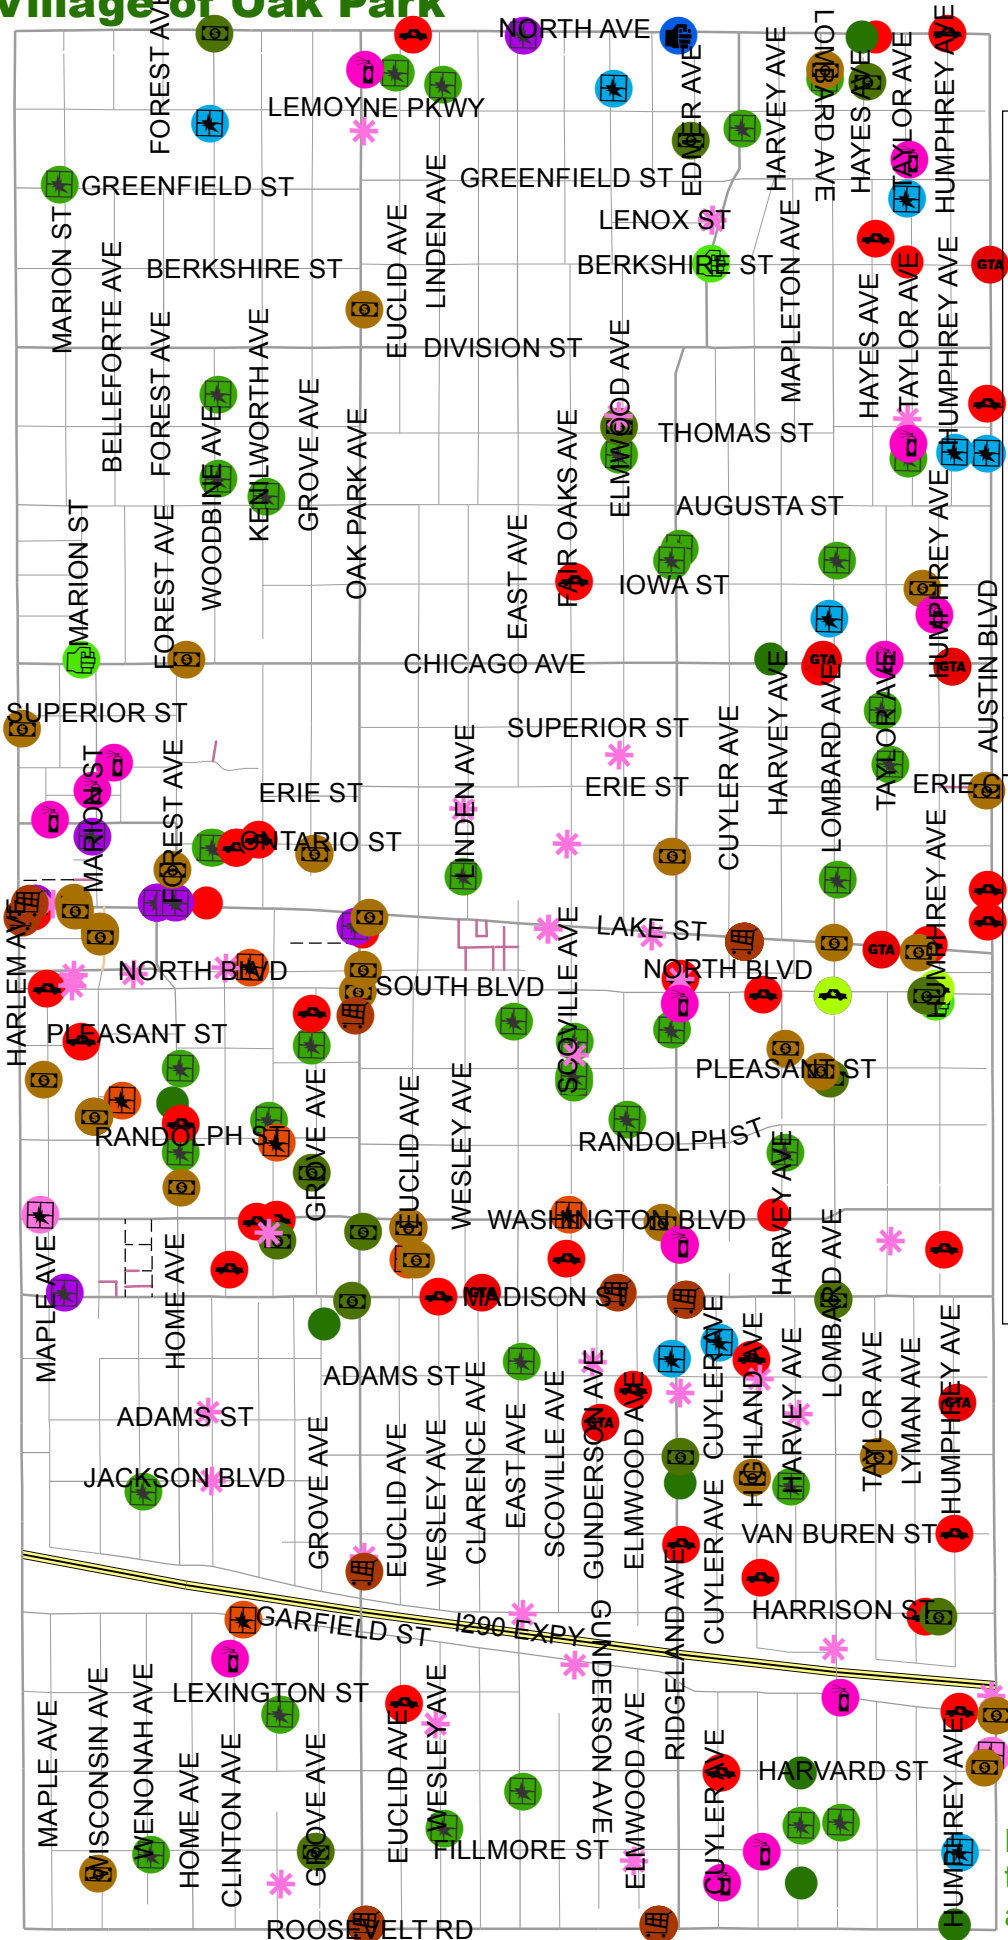

Village of Oak Park

Part 1 Crimes and Graffiti August 2009

Aug_09_Crimes

- Aggravated Assault - 3
- Aggravated Battery - 1
- Armed Robbery - 1
- Armed Robbery - 4
- Bicycle Theft - 36
- Burglary fr Motor Vehicle - 36
- Burglary to Apt - 6
- Burglary to Apt Com Area - 1
- Burglary to Business - 12
- Burglary to Garage - 40
- Burglary to House - 11
- Burglary to Storage Locker - 2
- Graffiti - 14
- Motor Vehicle Theft - 7
- Retail Theft - 27
- Robbery - 9
- Theft fr Motor Vehicle - 2
- Theft over $300 - 17
- Theft under 300 - 30

CRIME TIP HOTLINE # 708.434.1636
* YOU MAY REMAIN ANONYMOUS

PROTECT YOUR PROPERTY FROM BURGLARY
* Secure windows and doors install devices that limit the travel for the sash or door
* Make sure outdoor furniture, rain barrels or other items cannot be used as a make shift ladder to reach higher windows
* Get to know your neighbors - you can keep an eye out for each others property
* Contact your Resident Beat Officer (RBO) for further information.

Please use the mouse to click on the yellow icon for further information about the offense