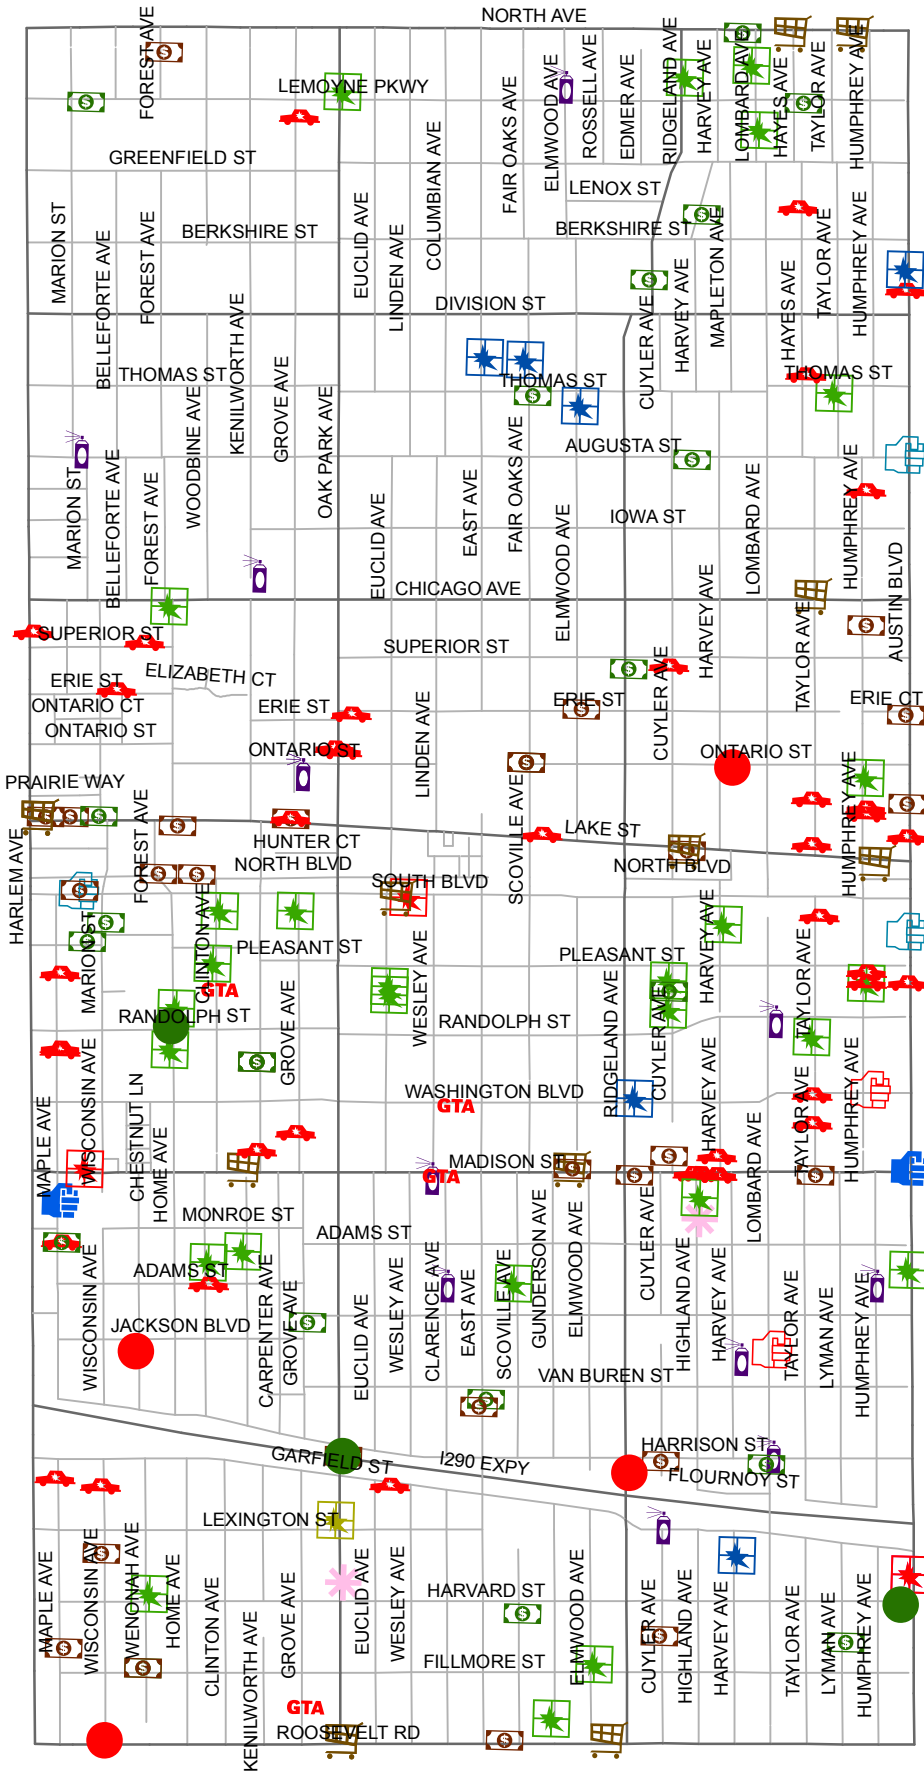

Village of Oak Park

Part 1 Crimes and Graffiti April 2008

April_08_Crimes

-  Agg Robbery - 1
-  Agg Assault - 2
-  Agg Battery - 2
-  Agg Robbery - 2
-  Armed Robbery - 4
-  Burg fr Motor Vehicle - 16
-  Burg to Apt - 7
-  Burg to Business - 1
-  Burg to Garage - 27
-  Burg to House - 7
-  Burg to Strg Locker - 1
-  Graffiti - 12
-  Retail Theft - 14
-  Robbery - 3
-  Theft fr Motor Vehicle - 20
-  Theft of Bike - 3
-  **GTA** Theft of Motor Vehicle - 5
-  Theft over 300 - 22
-  Theft under 300 - 29

- All aspects of the data provided herein are susceptible to a degree of error due to the complexities of the process involved in compiling and programming the data.
 - Data are preliminary and subject to change

Crime Tip Hotline
 708 - 434 - 1636
 You may remain anonymous